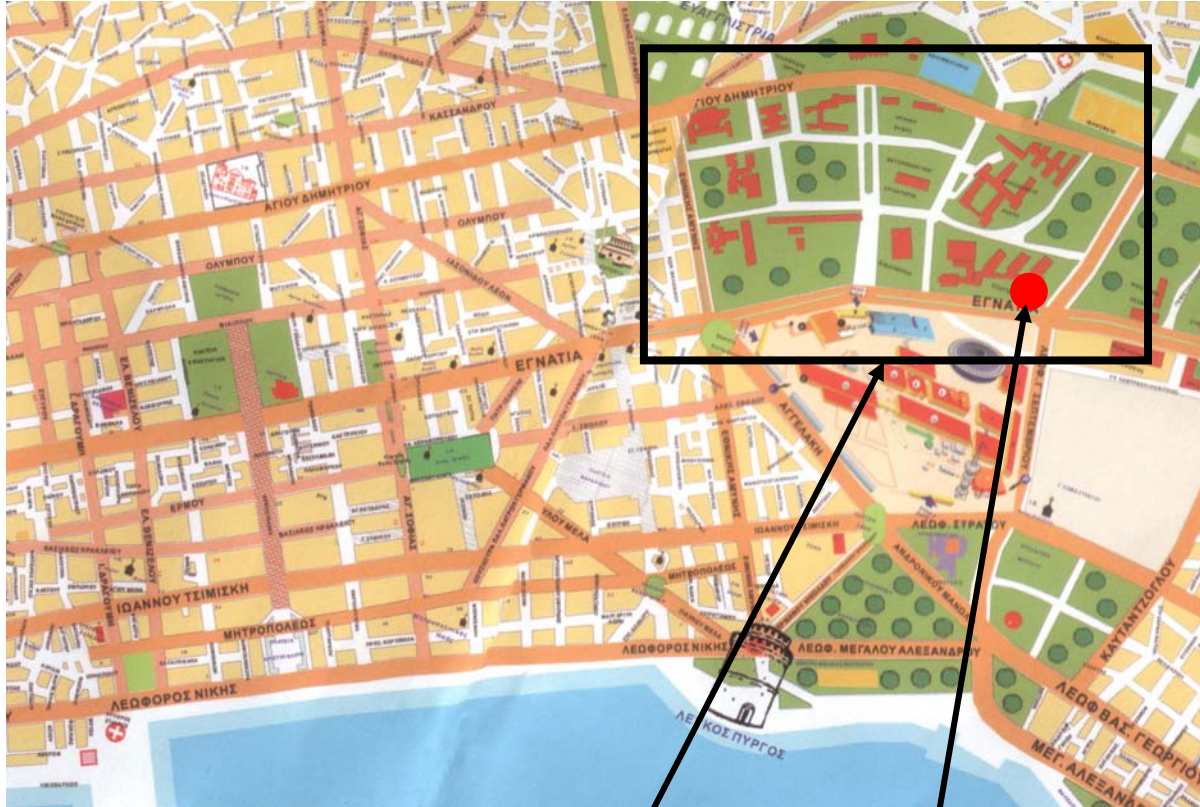

General map of Thessaloniki.

General map of Aristotle University Thessaloniki.

Laboratory address: 8<sup>th</sup> floor, Building D, School of Engineering, University campus  
Mail address: Box 483 , Aristotle University Thessaloniki, GR-54124 Thessaloniki, Greece  
Phone: +30 2310 996011 • Fax: +30 2310 996012 • Internet: moussio@vergina.eng.auth.gr ; <http://aix.meng.auth.gr>